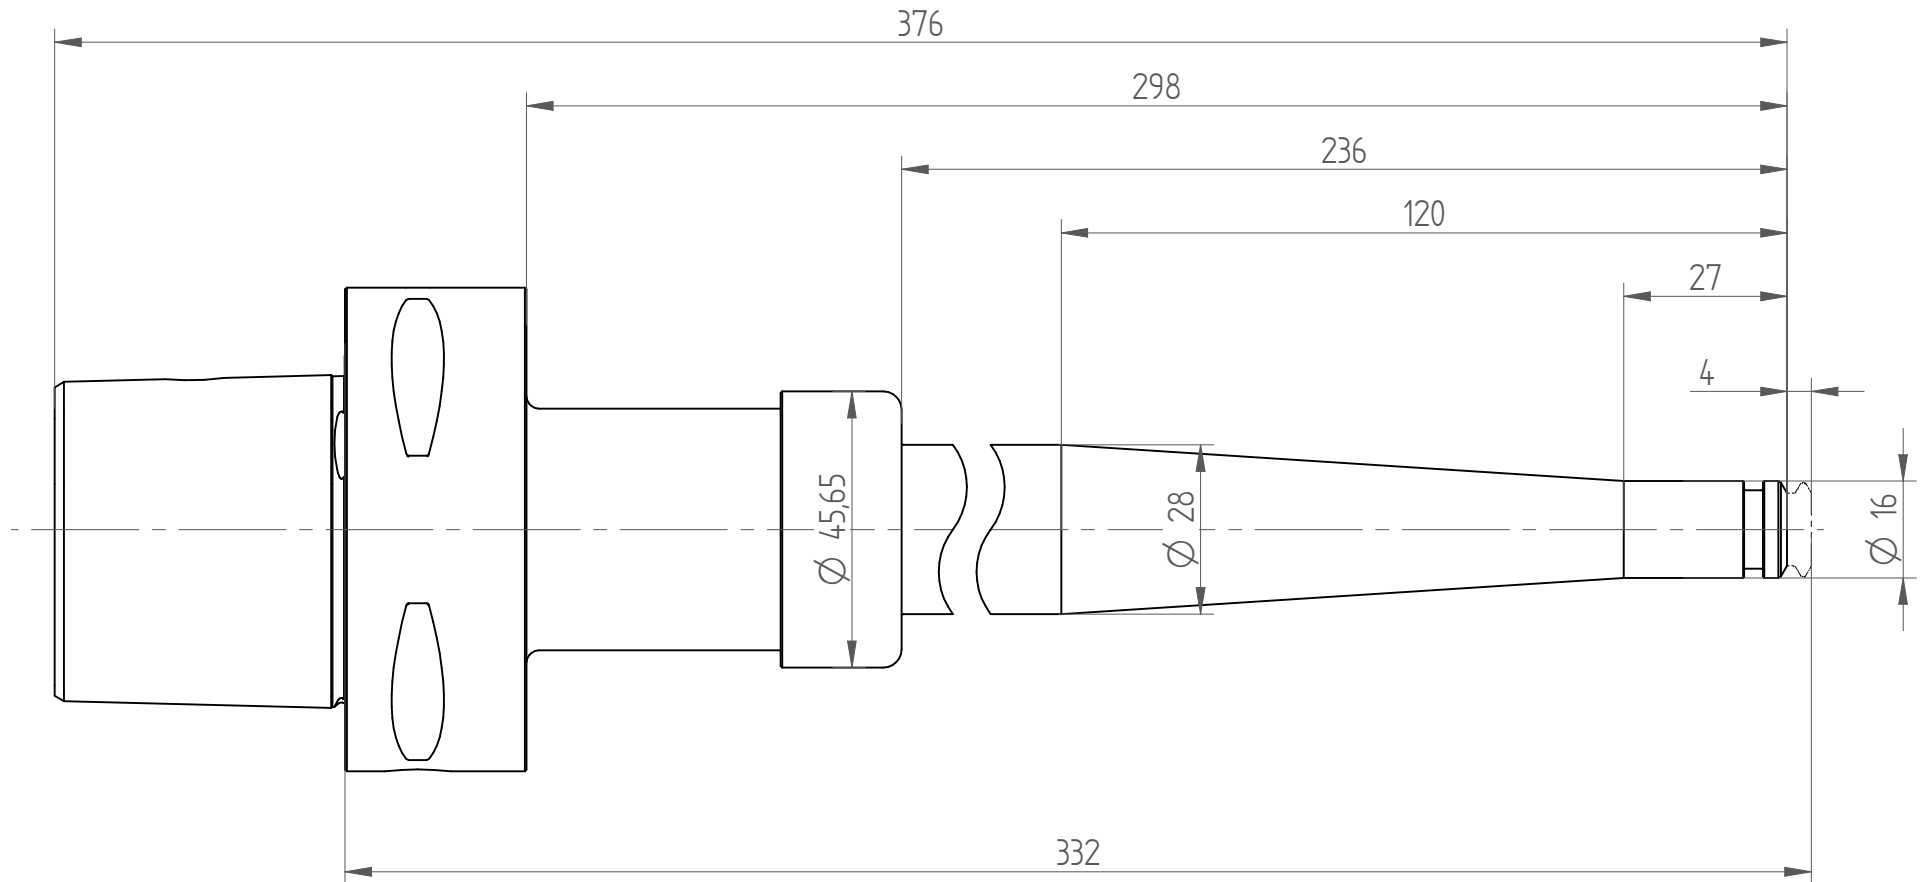

Swiss
Precision
Tools

REGO-FIX®

REGO-FIX AG
Obermattweg 60
4456 Tenniken / Switzerland

Phone +41 61 976 14 66
Fax +41 61 976 14 14
www.rego-fix.com

This is a non-controlled copy. All information given herein is subject to change without notice

The information given herein has been carefully checked and is believed to be correct. REGO-FIX, however, assumes no responsibility or liability for any errors, inaccuracies or omissions that may appear in this drawing

This document is subject to copyright laws. No part of this document may be reproduced or transmitted in any form or any means, electronic or mechanic, for any purpose, without the express written permission of REGO-FIX

Type : C8_PG10x332_XL
Part No. : 888871160
Date : 28.05.2014
Scale : 1:1.25